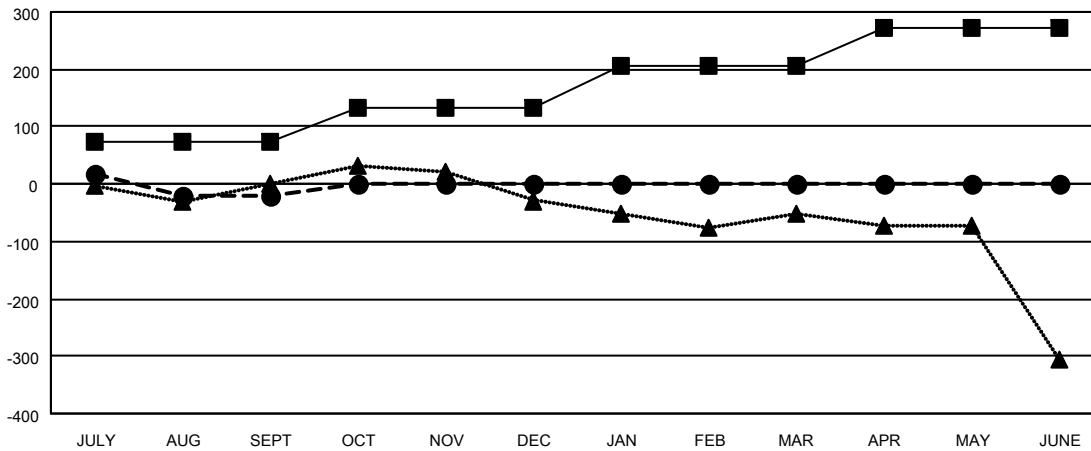

GMT MONTHLY MEMBERSHIP PROGRESS REPORT

Results as of: 9/30/2024

Multiple District 25

LOCATION: INDIANA

GMT: OPEN

GMT CA 1

Clubs			
RESULTS FOR 2024-2025			
QUARTER	NEW CLUB GOAL	NEW CLUBS	DROPPED CLUBS
JULY/AUG/SEPT	1	0	1
OCT/NOV/DEC	4	0	0
JAN/FEB/MAR	2	0	0
APR/MAY/JUNE	0	0	0

Members			
RESULTS FOR 2024-2025			
QUARTER	MEMBER GROWTH NET GOAL	MEMBER GROWTH ACTUAL	DROPPED MEMBERS ACTUAL (including transfers)
JULY/AUG/SEPT	75	167	156
OCT/NOV/DEC	58	0	0
JAN/FEB/MAR	73	0	0
APR/MAY/JUNE	67	0	0

GOALS AND ACTUAL NEW CLUBS CUMULATIVE

- - CURRENT YEAR GOALS FOR NEW CLUBS
- - CURRENT YEAR ACTUAL NEW CLUBS
- ▲ - LAST YEAR ACTUAL NEW CLUBS

GOALS AND ACTUAL MEMBERS CUMULATIVE

- - MEMBER GROWTH NET GOAL
- - MEMBER GROWTH ACTUAL
- ▲ - LAST YEAR MEMBERSHIP ACTUAL